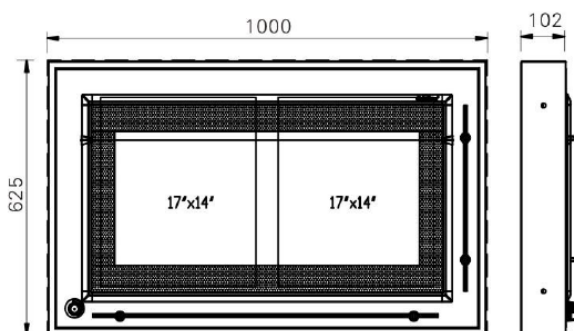

Model: HP-OR-XB2

Size: 1000(w) x 625(h) x 102(d)

LED Backlight X-Ray Viewer Box (3 Bay)

Features

- ◆ **LED Light**, bright immediately, bright and with 20000 hours life
- ◆ **Special Diffuser**, making a regular luminous density, and the accordant luminance from the 4 ends to the center of the X-ray Viewer Box house
- ◆ **Colour Temperatures:6200K**
- ◆ **Glare-free Reading**, 4 shutters around the X-ray Viewer Box house are used to adjust the Image Area, which can be diminished from the full Image Area to the minimum 60 x 60mm., but with shape-edge collimation even of small Image Areas, so that the doctor can read more carefully and make the right judgment
- ◆ **Durable House**, five layers of fancy electrostatic spraying, making the house anti-scratch, abrasion resistant and anti-corrosion, furthermore, the outer layer of the house is made of high strength tempered glass while the inter layer is made of high quality rubber sheet
- ◆ **Types:** Wall-mounted or Desktop
- ◆ **Bay:** 3 bays

Model: HP-OR-XB3

Size: 1300(w) x 630(h) x 102(d) mm